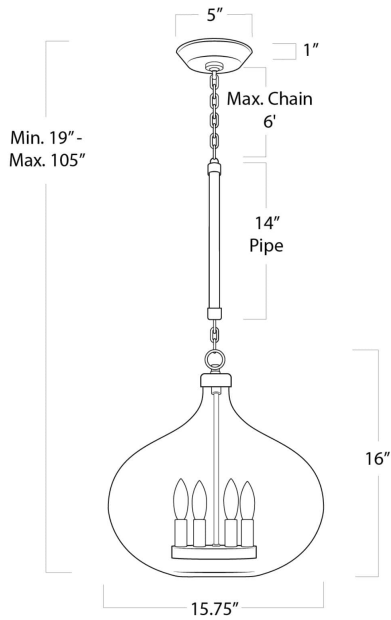

REGINA ANDREW

DETROIT

SPECIFICATION SHEET

Dover Pendant (Natural Brass)
16-1207NB

HEIGHT	19
WIDTH	15.75
DEPTH	15.75
SHADE DIMS	N/A
SHADE COLOR	N/A
BULB QTY	4
BULB TYPE	B Type Candelabra Base (E12)
SOCKET	E12 Candelabra
WATTAGE	60 Watt Max
WIRING TYPE	Hard Wire
MATERIAL	Glass
FINISH	N/A
NOTES	10 ft of cord and 6 ft of chain
FREIGHT ONLY	No