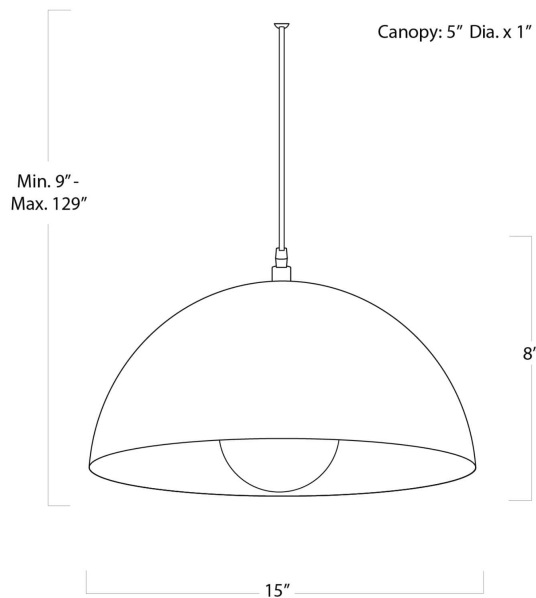

REGINA ANDREW

DETROIT

SPECIFICATION SHEET

Sigmund Pendant Small (White and Gold) 16-1090WT

HEIGHT	8
WIDTH	15
DEPTH	15
SHADE DIMS	N/A
SHADE COLOR	N/A
BULB QTY	1
BULB TYPE	A Type Medium Base (E26)
SOCKET	E26 Keyless
WATTAGE	60 Watt Max
WIRING TYPE	Hard Wire
MATERIAL	Steel
FINISH	N/A
NOTES	10 ft of cord
FREIGHT ONLY	No