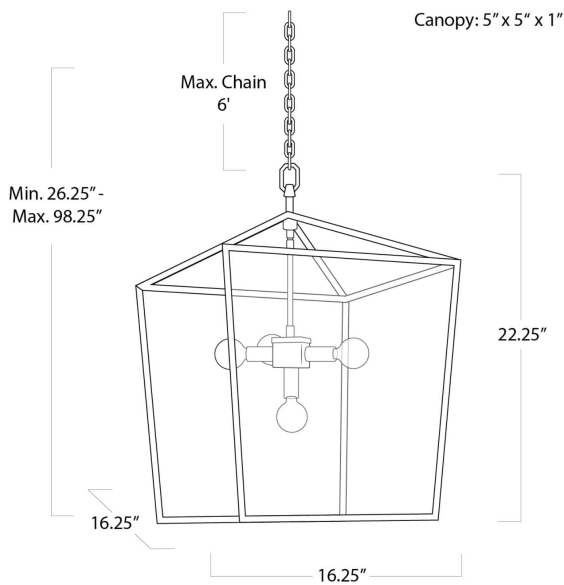

REGINA ANDREW

DETROIT

SPECIFICATION SHEET

Camden Lantern (Natural Brass) 16-1039NB

HEIGHT	26.25
WIDTH	16.25
DEPTH	16.25
SHADE DIMS	N/A
SHADE COLOR	N/A
BULB QTY	5
BULB TYPE	B Type Candelabra Base (E12)
SOCKET	E12 Candelabra
WATTAGE	60 Watt Max
WIRING TYPE	Hard Wire
MATERIAL	Glass
FINISH	N/A
NOTES	10 ft of cord and 6 ft of chain
FREIGHT ONLY	No