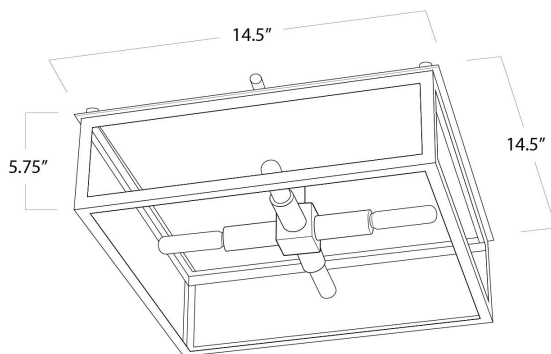

REGINA ANDREW

DETROIT

SPECIFICATION SHEET

Ritz Flush Mount
16-1282PN

HEIGHT	5.75
WIDTH	14.5
DEPTH	14.5
SHADE DIMS	N/A
SHADE COLOR	N/A
BULB QTY	4
BULB TYPE	B Type Candelabra Base (E12)
SOCKET	E12 Candelabra
WATTAGE	40 Watt Max
WIRING TYPE	Hard Wire
MATERIAL	Glass
FINISH	Polished Nickel
NOTES	N/A
FREIGHT ONLY	No