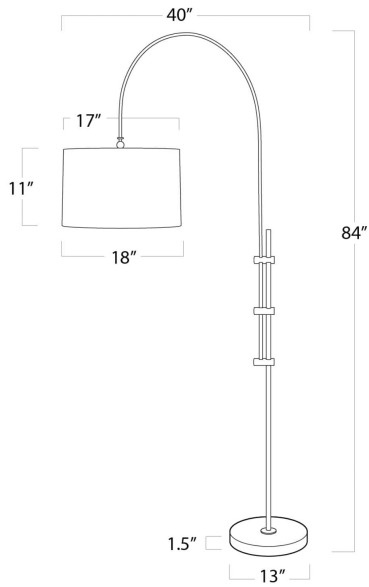

REGINA ANDREW

DETROIT

SPECIFICATION SHEET

Arc Floor Lamp With Fabric Shade (Natural Brass)
14-1004NB

HEIGHT	84
WIDTH	18
DEPTH	40
S H A D E DIMS	17 x 18 x 11
S H A D E COLOR	Natural Linen
BULB QTY	1
BULB TYPE	A Type Medium Base (E26)
SOCKET	E26 Keyless
WATTAGE	100 Watt Max
W I R I N G TYPE	Standard
MATERIAL	Steel
FINISH	N/A
NOTES	8 ft of cord. The Hi/Lo switch is not compatible with LED bulbs. If using an LED bulb, the lamp can only operate on Hi setting.
FREIGHT ONLY	No