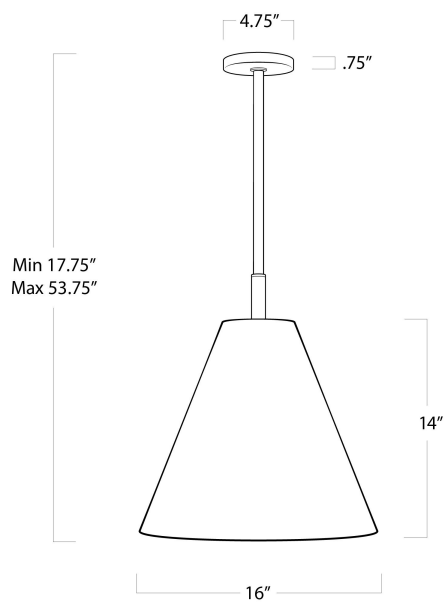

REGINA ANDREW

DETROIT

SPECIFICATION SHEET

Bluff Outdoor Pendant 17-1005BLK

HEIGHT	17.75
WIDTH	16
DEPTH	16
SHADE DIMS	N/A
SHADE COLOR	N/A
BULB QTY	1
BULB TYPE	A Type Medium Base (E26)
SOCKET	E26 Keyless
WATTAGE	40 Watt Max
WIRING TYPE	Hard Wire
MATERIAL	Iron
FINISH	Black
NOTES	UL Wet Rated
FREIGHT ONLY	No