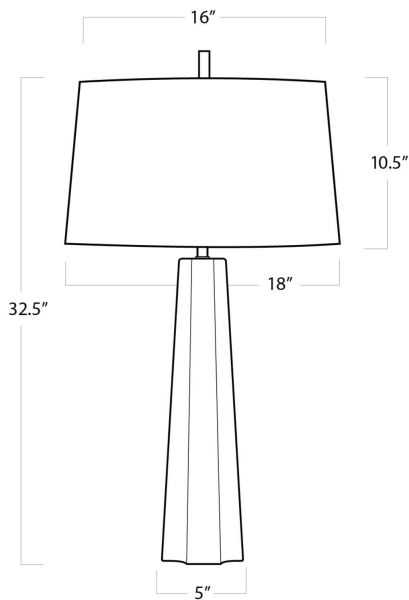

REGINA ANDREW

DETROIT

SPECIFICATION SHEET

Celine Table Lamp (Gold Leaf)
13-1278GL

HEIGHT	32.5
WIDTH	18
DEPTH	18
SHADE DIMS	16 x 18 x 10.5
SHADE COLOR	Natural Linen
BULB QTY	1
BULB TYPE	A Type Medium Base (E26)
SOCKET	E26 3-Way Cast Turn Knob
WATTAGE	3-Way 150 Watt Max
WIRING TYPE	Standard
MATERIAL	Resin
FINISH	N/A
NOTES	8 ft of cord
FREIGHT ONLY	No