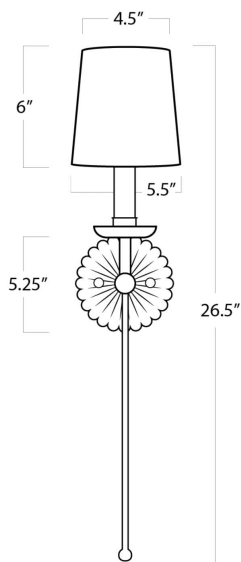

REGINA ANDREW

DETROIT

SPECIFICATION SHEET

Clove Sconce Single (Antique Gold Leaf) 15-1073

| | |
|---------------------|------------------------------------------------------------|
| HEIGHT | 26.5 |
| WIDTH | 5.5 |
| DEPTH | 8.5 |
| SHADE DIMS | 4.5 x 5.5 x 6 |
| SHADE COLOR | Natural Linen |
| BULB QTY | 1 |
| BULB TYPE | B Type Candelabra Base (E12) |
| SOCKET | E12 Candelabra Uno |
| WATTAGE | 40 Watt Max |
| WIRING TYPE | Hard Wire |
| BACKPLATE | 5.25 in dia x 1.5 |
| JUNCTION BOX | 12.37 in from top, 14.12 in from bottom, 2.75 in from side |
| MATERIAL | Iron |
| FINISH | N/A |
| NOTES | N/A |
| FREIGHT ONLY | No |