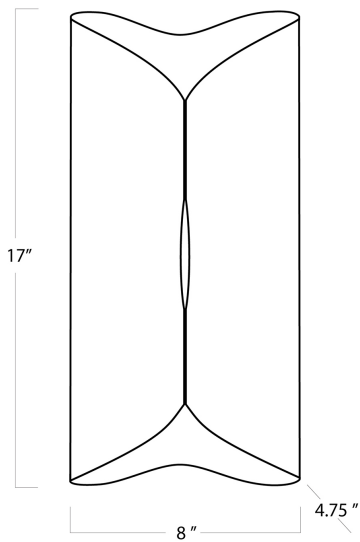

REGINA ANDREW

DETROIT

SPECIFICATION SHEET

Coil Metal Sconce Large
15-1154BLK

HEIGHT	17
WIDTH	8
DEPTH	4.75
SHADE DIMS	N/A
SHADE COLOR	N/A
BULB QTY	2
BULB TYPE	B Type Candelabra Base (E12)
SOCKET	E12 Candelabra
WATTAGE	40 Watt Max
WIRING TYPE	Hard Wire
BACKPLATE	5.5 x 8.25 x .75
JUNCTION BOX	8.5 from top and bottom, 4 from sides
MATERIAL	Aluminum
FINISH	Black
NOTES	N/A
FREIGHT ONLY	No