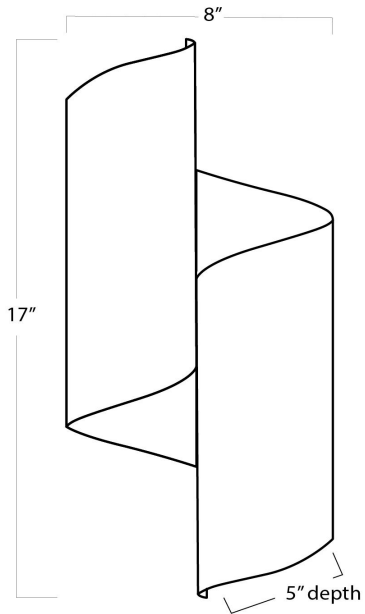

REGINA ANDREW

DETROIT

SPECIFICATION SHEET

Folio Sconce
15-1157BLK

HEIGHT	17
WIDTH	8
DEPTH	5
SHADE DIMS	N/A
SHADE COLOR	N/A
BULB QTY	2
BULB TYPE	B Type Candelabra Base (E12)
SOCKET	E12 Candelabra
WATTAGE	40 Watt Max
WIRING TYPE	Hard Wire
BACKPLATE	N/A
JUNCTION BOX	8.5 in from top, 8.5 in from bottom, 4 in from side
MATERIAL	Aluminum
FINISH	Black
NOTES	N/A
FREIGHT ONLY	No