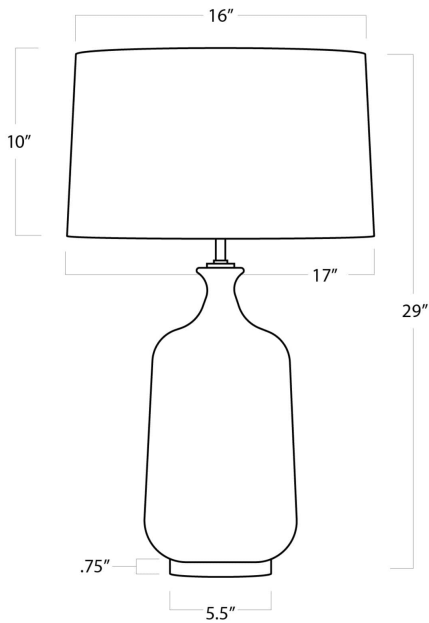

REGINA ANDREW

DETROIT

SPECIFICATION SHEET

Glaze Ceramic Table Lamp 13-1267

HEIGHT	29
WIDTH	17
DEPTH	17
SHADE DIMS	16 x 17 x 10
SHADE COLOR	Natural Linen
BULB QTY	1
BULB TYPE	A Type Medium Base (E26)
SOCKET	E26 3-Way Cast Turn Knob
WATTAGE	3-Way 150 Watt Max
WIRING TYPE	Standard
MATERIAL	Ceramic
FINISH	N/A
NOTES	8 ft of cord
FREIGHT ONLY	No