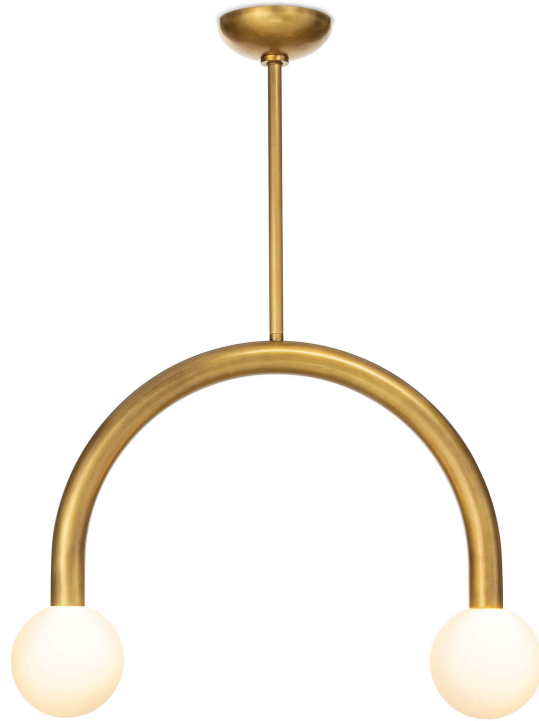

REGINA ANDREW

DETROIT

SPECIFICATION SHEET

Happy Pendant Small
16-1318NB

HEIGHT	18
WIDTH	22.5
DEPTH	5
SHADE DIMS	N/A
SHADE COLOR	N/A
BULB QTY	2
BULB TYPE	G9 LED
SOCKET	G 9
WATTAGE	5 Watt Max
WIRING TYPE	Hard Wire
MATERIAL	Steel
FINISH	Natural Brass
NOTES	N/A
FREIGHT ONLY	No