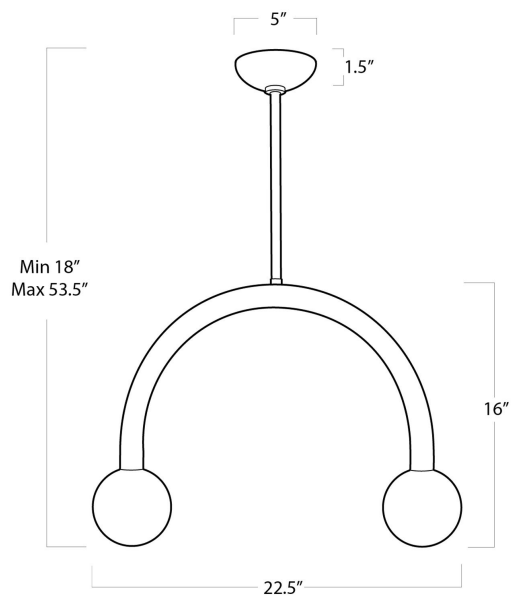

REGINA ANDREW

DETROIT

SPECIFICATION SHEET

Happy Pendant Small
16-1318NB

HEIGHT	18
WIDTH	22.5
DEPTH	5
SHADE DIMS	N/A
SHADE COLOR	N/A
BULB QTY	2
BULB TYPE	G9 LED
SOCKET	G 9
WATTAGE	5 Watt Max
WIRING TYPE	Hard Wire
MATERIAL	Steel
FINISH	Natural Brass
NOTES	N/A
FREIGHT ONLY	No