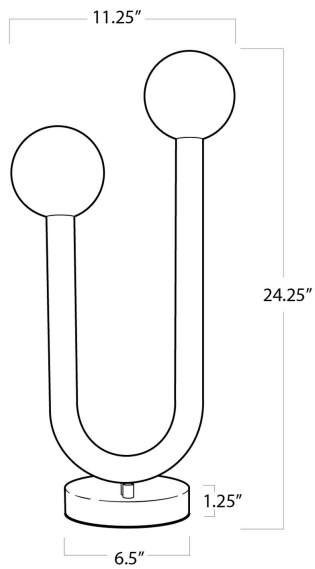

REGINA ANDREW

DETROIT

SPECIFICATION SHEET

Happy Table Lamp
13-1487NB

HEIGHT	25
WIDTH	12.5
DEPTH	12.5
SHADE DIMS	N/A
SHADE COLOR	N/A
BULB QTY	2
BULB TYPE	G9 LED
SOCKET	G 9
WATTAGE	5 Watt Max
WIRING TYPE	Standard
MATERIAL	Steel
FINISH	Natural Brass
NOTES	N/A
FREIGHT ONLY	No