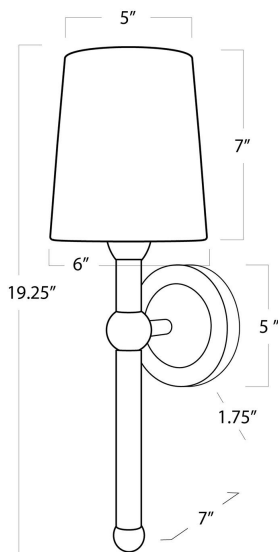

## SPECIFICATION SHEET

Jameson Sconce  
15-1169NB

<b>HEIGHT</b>	19.25
<b>WIDTH</b>	6
<b>DEPTH</b>	7
<b>SHADE DIMS</b>	5 x 6 x 7
<b>SHADE COLOR</b>	Natural Linen
<b>BULB QTY</b>	1
<b>BULB TYPE</b>	A Type Medium Base (E26)
<b>SOCKET</b>	E26 Keyless
<b>WATTAGE</b>	60 Watt Max
<b>WIRING TYPE</b>	Hard Wire
<b>BACKPLATE</b>	5 x 5 x 1.75
<b>JUNCTION BOX</b>	10.19 in from top, 9.06 in from bottom, 3 in from side
<b>MATERIAL</b>	Steel
<b>FINISH</b>	Natural Brass
<b>NOTES</b>	N/A
<b>FREIGHT ONLY</b>	No