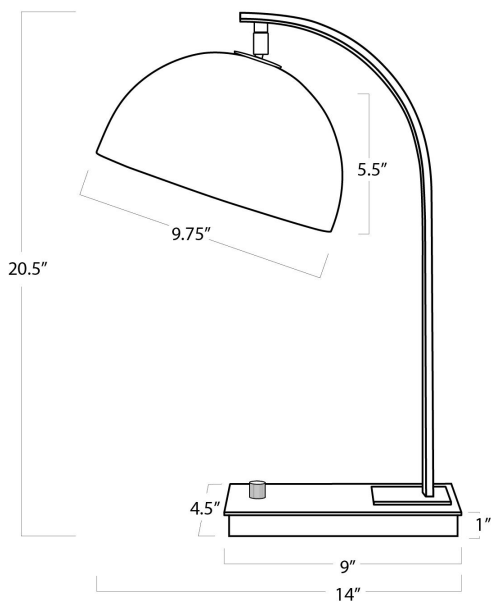

REGINA ANDREW

DETROIT

SPECIFICATION SHEET

Otto Desk Lamp
13-1451NB

HEIGHT	20.5
WIDTH	9.75
DEPTH	14
SHADE DIMS	N/A
SHADE COLOR	N/A
BULB QTY	1
BULB TYPE	A Type Medium Base (E26)
SOCKET	E26 Cast Dimmer
WATTAGE	40 Watt Max
WIRING TYPE	Standard
MATERIAL	Steel
FINISH	Natural Brass
NOTES	N/A
FREIGHT ONLY	No