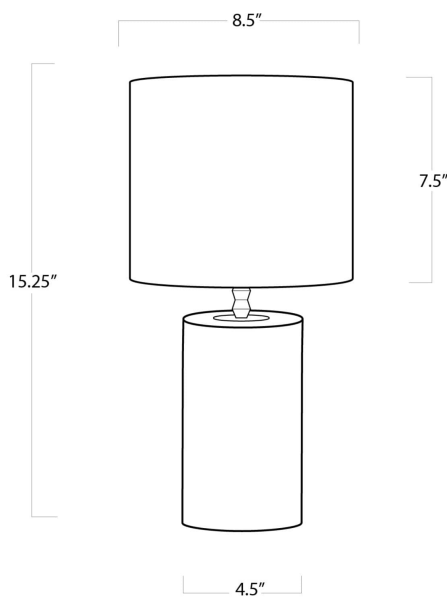

REGINA ANDREW

DETROIT

SPECIFICATION SHEET

Juliet Crystal Table Lamp Small 13-1286

HEIGHT	15.25
WIDTH	8.5
DEPTH	8.5
SHADE DIMS	8.5 x 8.5 x 7.5
SHADE COLOR	Natural Linen
BULB QTY	1
BULB TYPE	A Type Medium Base (E26)
SOCKET	E26 Keyless. Uno w Line Switch
WATTAGE	60 Watt Max
WIRING TYPE	French Wire
MATERIAL	Crystal
FINISH	N/A
NOTES	8 ft of cord
FREIGHT ONLY	No