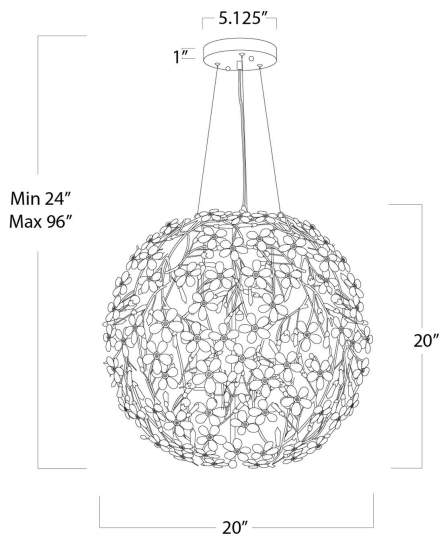

REGINA ANDREW

DETROIT

SPECIFICATION SHEET

Cheshire Chandelier Small (Gold Leaf) 16-1184GL

HEIGHT	24
WIDTH	20
DEPTH	20
SHADE DIMS	N/A
SHADE COLOR	N/A
BULB QTY	6
BULB TYPE	B Type Candelabra Base (E12)
SOCKET	E12 Candelabra
WATTAGE	60 Watt Max
WIRING TYPE	Hard Wire
MATERIAL	Crystal
FINISH	N/A
NOTES	10 ft of cord and 6 ft of chain
FREIGHT ONLY	No