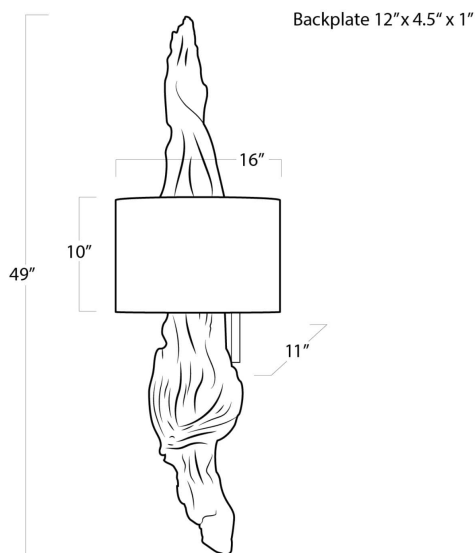

REGINA ANDREW

DETROIT

SPECIFICATION SHEET

Driftwood Sconce
15-1011AMBSL

HEIGHT	47
WIDTH	16
DEPTH	11
SHADE DIMS	16 x 10; 16 x 10; 10
SHADE COLOR	Natural Linen
BULB QTY	2
BULB TYPE	A Type Medium Base (E26)
SOCKET	E26 Keyless Dimmer Switch
WATTAGE	60 Watt Max
WIRING TYPE	Hard Wire or Pinup
BACKPLATE	12 x 4.5 x 1
JUNCTION BOX	25.0 in from top, 24.0 in from bottom, 8 in from side
MATERIAL	Resin
FINISH	Ambered Silver Leaf
NOTES	8 ft of cord
FREIGHT ONLY	No