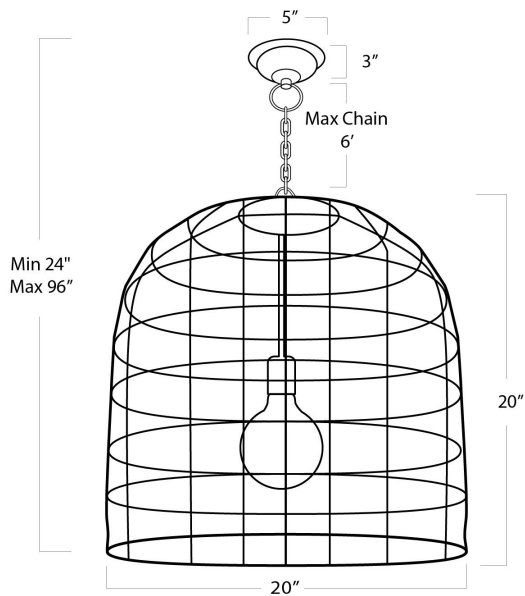

REGINA ANDREW

DETROIT

SPECIFICATION SHEET

Fresco Metal Pendant (Black)
16-1294BLK

HEIGHT	24
WIDTH	20
DEPTH	20
SHADE DIMS	N/A
SHADE COLOR	N/A
BULB QTY	1
BULB TYPE	A Type Medium Base (E26)
SOCKET	E26 Keyless
WATTAGE	60 Watt Max
WIRING TYPE	Hard Wire
MATERIAL	Iron
FINISH	N/A
NOTES	N/A
FREIGHT ONLY	No