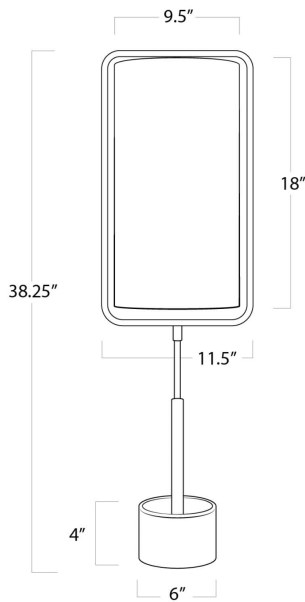

REGINA ANDREW

DETROIT

SPECIFICATION SHEET

Geo Rectangle Table Lamp (Natural Brass) 13-1217NB

HEIGHT	38.25
WIDTH	11.5
DEPTH	9.5
SHADE DIMS	9.5 x 9.5 x 18
SHADE COLOR	Natural Linen
BULB QTY	1
BULB TYPE	A Type Medium Base (E26)
SOCKET	E26 Keyless. Switch on Cord
WATTAGE	100 Watt Max
WIRING TYPE	Standard
MATERIAL	Steel
FINISH	N/A
NOTES	8 ft of cord
FREIGHT ONLY	No