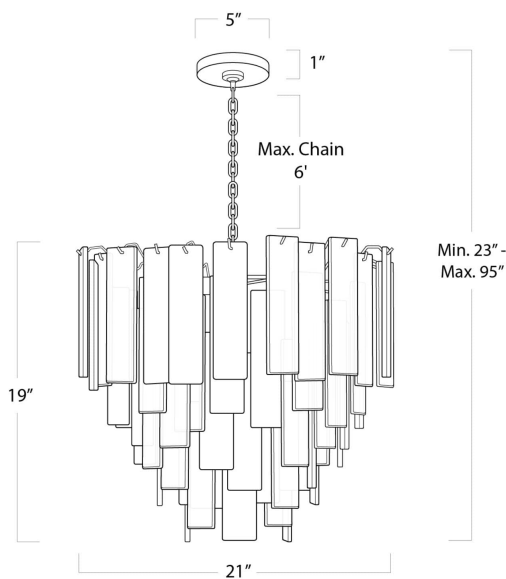

REGINA ANDREW

DETROIT

SPECIFICATION SHEET

Glacier Chandelier Small 16-1291

HEIGHT	23
WIDTH	21
DEPTH	21
SHADE DIMS	N/A
SHADE COLOR	N/A
BULB QTY	8
BULB TYPE	B Type Candelabra Base (E12)
SOCKET	E12 Candelabra
WATTAGE	60 Watt Max
WIRING TYPE	Hard Wire
MATERIAL	Glass
FINISH	N/A
NOTES	N/A
FREIGHT ONLY	No