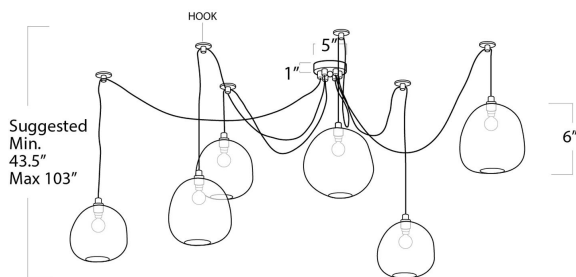

REGINA ANDREW

DETROIT

SPECIFICATION SHEET

Molten Spider Small With Smoke Glass (Natural Brass) 16-1111NB

Design layouts for this chandelier are unlimited.
Place hooks based on your space needs.

HEIGHT	43.5
WIDTH	48
DEPTH	48
SHADE DIMS	N/A
SHADE COLOR	N/A
BULB QTY	6
BULB TYPE	G Type Candelabra Base (E12)
SOCKET	E12 Candelabra
WATTAGE	60 Watt Max
WIRING TYPE	Hard Wire
MATERIAL	Glass
FINISH	N/A
NOTES	8 ft of cord
FREIGHT ONLY	No