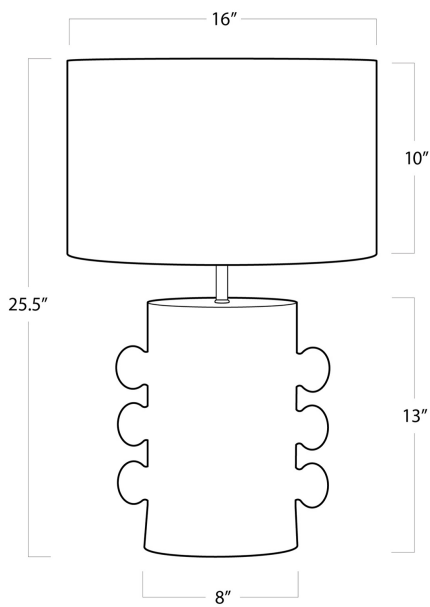

REGINA ANDREW

DETROIT

SPECIFICATION SHEET

Maya Metal Table Lamp (Black) 13-1537BLK

HEIGHT	25.5
WIDTH	16
DEPTH	16
SHADE DIMS	16 x 16 x 10
SHADE COLOR	Natural Linen
BULB QTY	1
BULB TYPE	A Type Medium Base (E26)
SOCKET	E26 3-Way Cast Turn Knob
WATTAGE	3-Way 150 Watt Max
WIRING TYPE	Standard
MATERIAL	Aluminum
FINISH	N/A
NOTES	N/A
FREIGHT ONLY	No