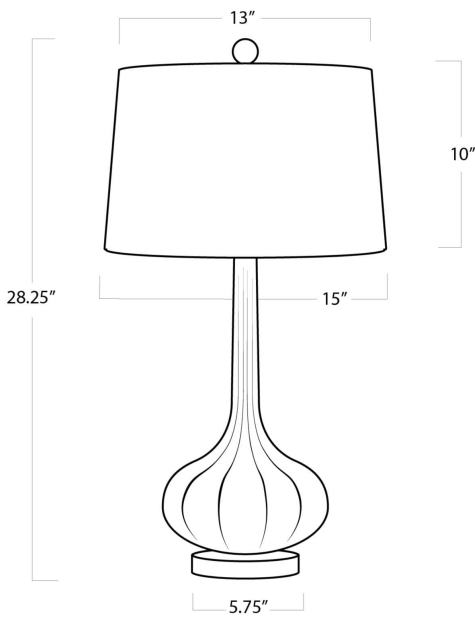

REGINA ANDREW

DETROIT

SPECIFICATION SHEET

Milano Table Lamp (Antique Mercury) 13-1043AM

| | |
|---------------------|--------------------------|
| HEIGHT | 28.25 |
| WIDTH | 15 |
| DEPTH | 15 |
| SHADE DIMS | 13 x 15 x 10 |
| SHADE COLOR | Natural Linen |
| BULB QTY | 1 |
| BULB TYPE | A Type Medium Base (E26) |
| SOCKET | E26 3-Way Turn Knob |
| WATTAGE | 3-Way 150 Watt Max |
| WIRING TYPE | Standard |
| MATERIAL | Glass |
| FINISH | N/A |
| NOTES | 8 ft of cord |
| FREIGHT ONLY | No |