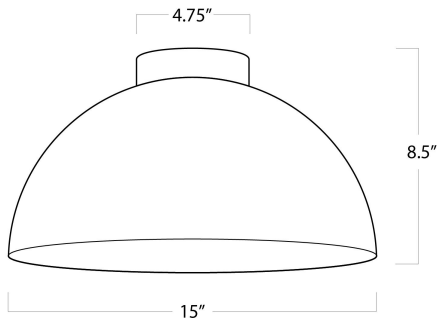

REGINA ANDREW

DETROIT

SPECIFICATION SHEET

Peridot Outdoor Flush Mount Small 17-1025WT

HEIGHT	8.5
WIDTH	15
DEPTH	15
SHADE DIMS	N/A
SHADE COLOR	N/A
BULB QTY	1
BULB TYPE	A Type Medium Base (E26)
SOCKET	E26 Keyless
WATTAGE	40 Watt Max
WIRING TYPE	Hard Wire
MATERIAL	Aluminum
FINISH	White
NOTES	UL Wet Rated
FREIGHT ONLY	No