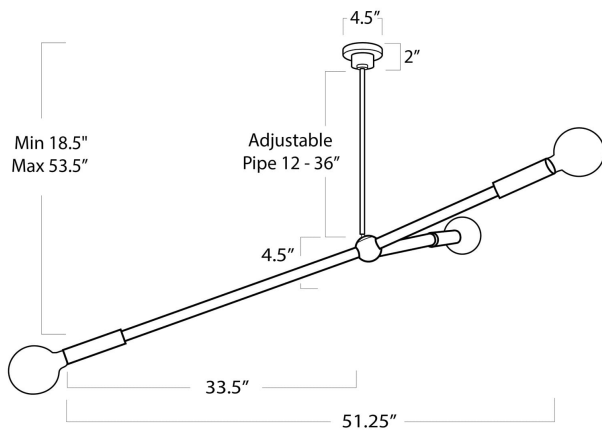

REGINA ANDREW

DETROIT

SPECIFICATION SHEET

Talon Chandelier 16-1337NB

HEIGHT	18.5
WIDTH	51.25
DEPTH	33.5
SHADE DIMS	N/A
SHADE COLOR	N/A
BULB QTY	3
BULB TYPE	G Type Medium Base (E26)
SOCKET	E26 Keyless
WATTAGE	40 Watt Max
WIRING TYPE	Hard Wire
MATERIAL	Steel
FINISH	Natural Brass
NOTES	N/A
FREIGHT ONLY	No