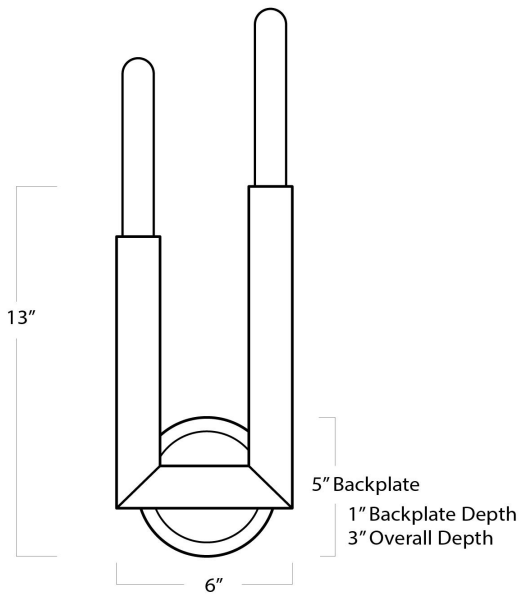

REGINA ANDREW

DETROIT

SPECIFICATION SHEET

Wolfe Sconce
15-1146NB

HEIGHT	13
WIDTH	6
DEPTH	3
SHADE DIMS	N/A
SHADE COLOR	N/A
BULB QTY	2
BULB TYPE	T Type Medium Base (E26)
SOCKET	E26 Keyless
WATTAGE	60 Watt Max
WIRING TYPE	Hard Wire
BACKPLATE	5 x 5 x 1
JUNCTION BOX	10" from top, 3" from bottom, 3" from side
MATERIAL	Steel
FINISH	Natural Brass
NOTES	N/A
FREIGHT ONLY	No