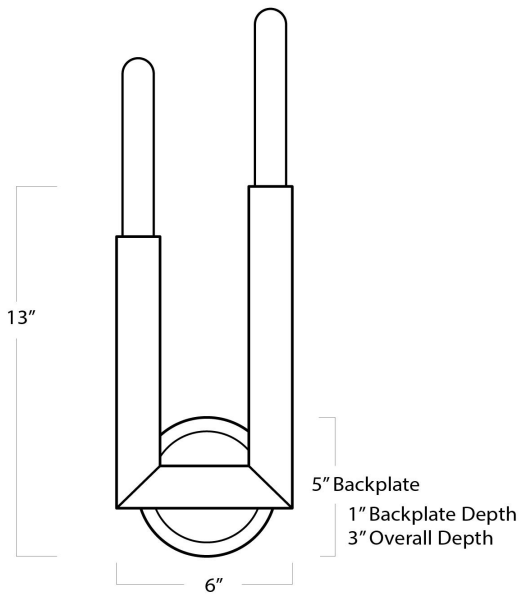

## SPECIFICATION SHEET

Wolfe Sconce  
15-1146ORB

<b>HEIGHT</b>	13
<b>WIDTH</b>	6
<b>DEPTH</b>	3
<b>SHADE DIMS</b>	N/A
<b>SHADE COLOR</b>	N/A
<b>BULB QTY</b>	2
<b>BULB TYPE</b>	T Type Medium Base (E26)
<b>SOCKET</b>	E26 Keyless
<b>WATTAGE</b>	60 Watt Max
<b>WIRING TYPE</b>	Hard Wire
<b>BACKPLATE</b>	5 x 5 x 1
<b>JUNCTION BOX</b>	10" from top, 3" from bottom, 3" from side
<b>MATERIAL</b>	Steel
<b>FINISH</b>	Oil Rubbed Bronze
<b>NOTES</b>	N/A
<b>FREIGHT ONLY</b>	No