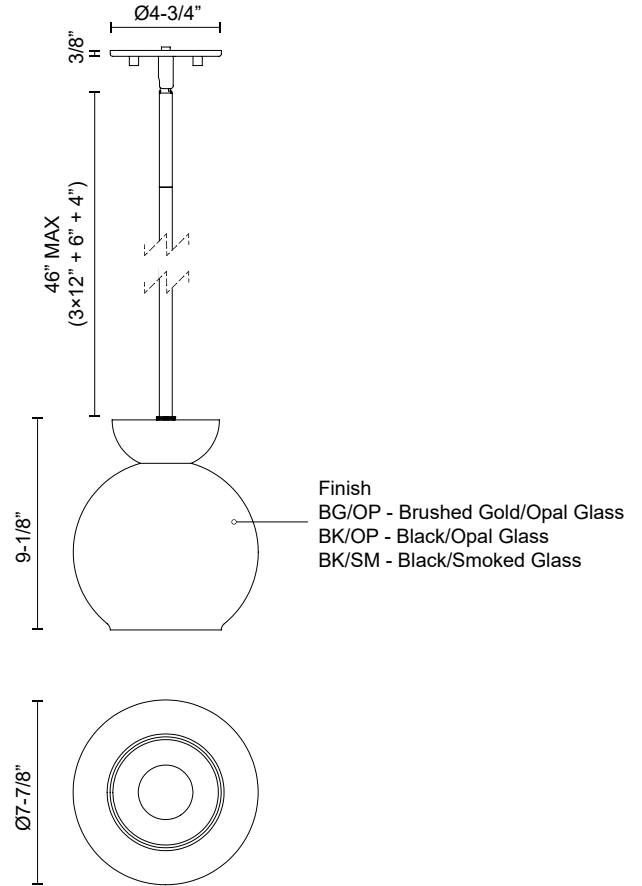

ARCADIA PD59708

PENDANTS

PROJECT

SPECIFICATION DETAILS

* For custom options, consult factory for details.

Fixture Dimensions	D7-7/8" x H9-1/8"
Lamp Type	Incandescent, A19, Medium Base
Wattage	1 x 60W
Voltage	120V
Glass Details	Opal Glass or Smoked Glass
Adjustable	Yes
Rod Length	46" Max (3x12" + 1x6" + 1x4")
Minimum Hang Height	16"
Ceiling Adaptor	Yes, Up to 45 Degrees
Location	Dry
Bulbs Included	No
Warranty	5 Years
Illumination Direction	Down
Canopy Dimensions	D4-3/4" x H3/8"

DESCRIPTION

The Arcadia Collection offers a trendy lighting design without all the frills. Depending on what style you're looking to achieve, the elegant sphere shades are available in soft, pleasant opal, or dramatic smoked glass. Each piece of the Arcadia family is available in a Powder-Coated Black or Brushed Gold finish

KUZCO

19054 28TH AVENUE
SURREY - BC V3Z 6M3
CANADA

WWW.KUZCOLIGHTING.COM

COMMENT