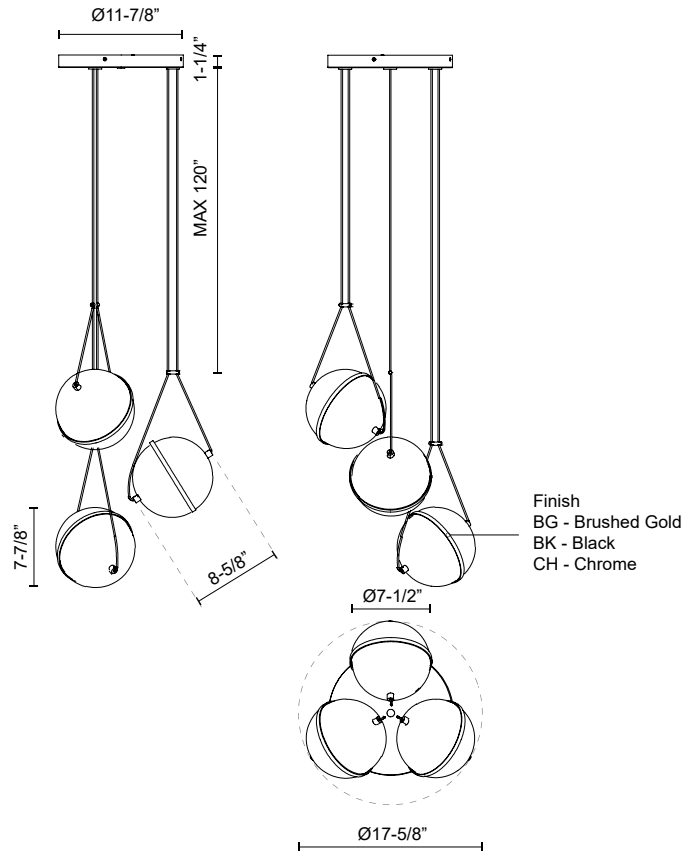

ARIES
CH76718
CHANDELIERS

PROJECT

CH76718-BG
Brushed Gold

CH76718-CH
Chrome

CH76718-BK
Black

SPECIFICATION DETAILS

* For custom options, consult factory for details.

Fixture Dimensions	D17-5/8" x H7-7/8"
Light Source	LED with DC Driver
Wattage	29W
Total Lumens	2450lm
Delivered Lumens	1050lm
Voltage	120V
Color Temperature	3000K
CRI (Ra)	90CRI
Optional Color Temps	2700K - 5000K Available, Minimum Order Quantities Apply
LED Rated Life	50,000 hours
Dimming	100% - 10%, TRIAC or ELV Dimmer (Not Included)
Diffuser Details	Clear External Acrylic
Glass Details	Frosted Internal Glass
Adjustable	Yes
Wire Length	120" Max
Wire Type	Black
Minimum Hang Height	18"
Location	Dry
Compliance	T24-JA8
Warranty	5 Years
Illumination Direction	Up/Down
CEC Title 24 JA8	Yes, JA8-19
Canopy Dimensions	D11-7/8" x H1-1/4"

DESCRIPTION

The celestial spheres of the Aries Collection create a one-of-a-kind space that's quite literally out of this world. This fantastic display of floating light makes a superb statement piece in any style home. Each of the three incredible finishes offers completely adjustable lengths up to 120". The gyroscope-like spheres can be adjusted for optimal lighting from the interior frosted glass accents