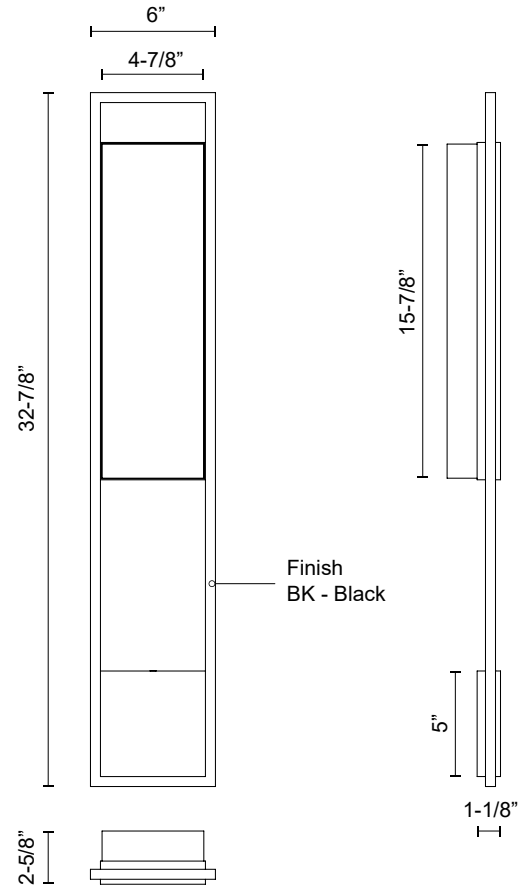

ASPEN EW72533

WALL

PROJECT

SPECIFICATION DETAILS

* For custom options, consult factory for details.

Fixture Dimensions	W6" x H32-7/8" x E2-5/8"
Light Source	AC LED Module
Wattage	22W
Total Lumens	1750lm
Delivered Lumens	750lm
Voltage	120V
Color Temperature	3000K
CRI (Ra)	90CRI
Optional Color Temps	2700K - 5000K Available, Minimum Order Quantities Apply
LED Rated Life	50,000 hours
Dimming	100% - 10%, ELV Dimmer (Not Included)
Glass Details	Clear Exterior White Interior Glass
ADA Compliant	Yes
Location	Wet
Compliance	ADA
Warranty	5 Years
Illumination Direction	Front
Mounting Style	All Orientation

DESCRIPTION

Oversized exterior lighting meets chic, refined design in the Aspen Collection. With two sizes available, these extravagant light fixtures are upscale with a modern design that can be mounted either horizontally or vertically, depending on preference and style. Each lamp emits omnidirectional light that is wonderful for illuminating the front of your home.

KUZCO

19054 28TH AVENUE
SURREY - BC V3Z 6M3
CANADA

WWW.KUZCOLIGHTING.COM

COMMENT