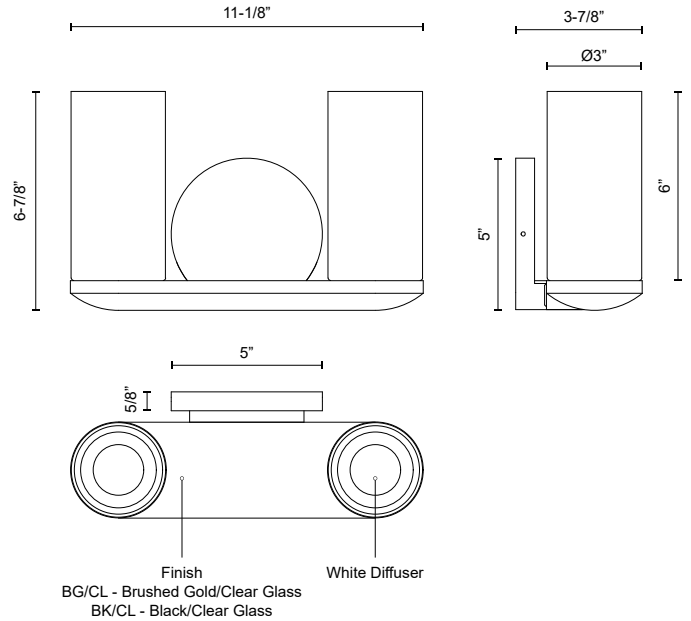

VL53511-BK/CL
Black/Clear

VL53511-BG/CL
Brushed Gold/Clear

SPECIFICATION DETAILS

* For custom options, consult factory for details.

Fixture Dimensions	W11-1/8" x H6-7/8" x E3-7/8"
Light Source	AC LED Module
Wattage	11W
Total Lumens	850lm
Delivered Lumens	460lm*
Voltage	120V
Color Temperature	3000K
CRI (Ra)	90CRI
Optional Color Temps	2700K - 5000K Available, Minimum Order Quantities Apply
LED Rated Life	50,000 hours
Dimming	100% - 10%, ELV Dimmer (Not Included)
Diffuser Details	White Diffuser (interior)
Glass Details	Clear Glass (exterior)
ADA Compliant	Yes
Location	Damp
Compliance	ADA
Warranty	5 Years
Illumination Direction	Up or Down
Mounting Style	Up or Down
Canopy Dimensions	W5" x H5" x E5/8"