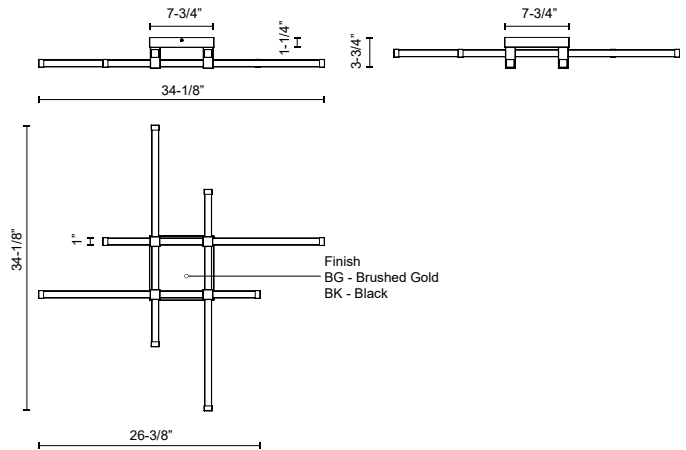

FM23534-BG  
Brushed Gold

FM23534-BK  
Black

**SPECIFICATION DETAILS**

\* For custom options, consult factory for details.

<b>Fixture Dimensions</b>	L34-1/8" x W34-1/8" x H3-3/4"
<b>Light Source</b>	LED with DC Driver
<b>Wattage</b>	29W
<b>Total Lumens</b>	2250lm
<b>Delivered Lumens</b>	1260lm*
<b>Voltage</b>	120V
<b>Color Temperature</b>	3000K
<b>CRI (Ra)</b>	90CRI
<b>Optional Color Temps</b>	2700K - 5000K Available, Minimum Order Quantities Apply
<b>LED Rated Life</b>	50,000 hours
<b>Dimming</b>	100% - 10%, TRIAC or ELV Dimmer (Not Included)
<b>Diffuser Details</b>	Clear Acrylic Exterior/White Silicone Interior
<b>Location</b>	Dry
<b>Compliance</b>	T24-JA8
<b>Warranty</b>	5 Years
<b>Illumination Direction</b>	Up/Down
<b>CEC Title 24 JA8</b>	Yes, JA8-19
<b>Canopy Dimensions</b>	L7-3/4" x W7-3/4" x H1-1/4"