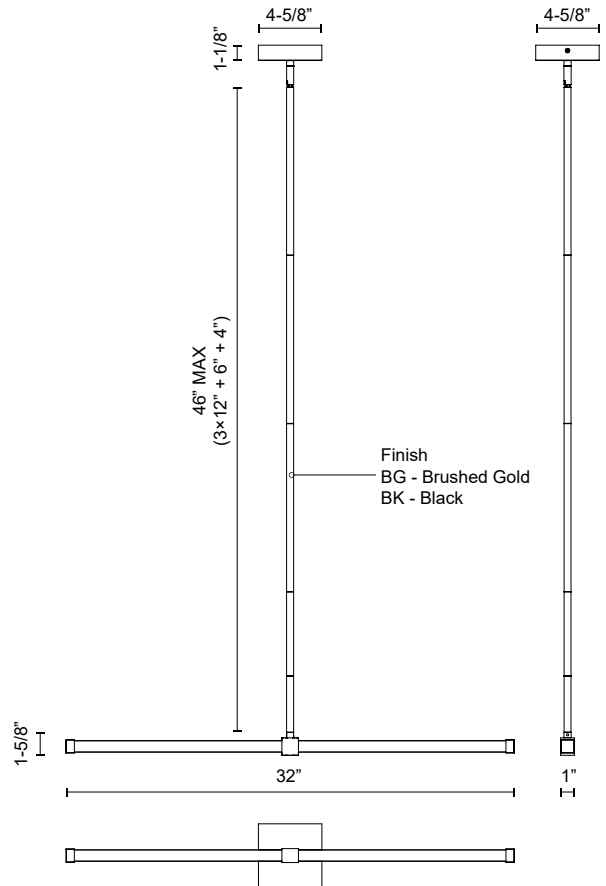

BLADE LP23532

PENDANTS

PROJECT

SPECIFICATION DETAILS

* For custom options, consult factory for details.

Fixture Dimensions	L32" x W1" x H1-5/8"
Light Source	LED with DC Driver
Wattage	11W
Total Lumens	850lm
Delivered Lumens	480lm
Voltage	120V
Color Temperature	3000K
CRI (Ra)	90CRI
Optional Color Temps	2700K - 5000K Available, Minimum Order Quantities Apply
LED Rated Life	50,000 hours
Dimming	100% - 10%, TRIAC or ELV Dimmer (Not Included)
Diffuser Details	Clear Acrylic Exterior/White Silicone Interior
Adjustable	Yes
Rod Length	46" Max (3x12" + 1x6" + 1x4")
Minimum Hang Height	10"
Ceiling Adaptor	Yes, Up to 45 Degrees
Location	Dry
Compliance	T24-JA8
Warranty	5 Years
Illumination Direction	Up/Down
CEC Title 24 JA8	Yes, JA8-19
Canopy Dimensions	L4-5/8" x W4-5/8" x H1-1/8"

DESCRIPTION

The Blade Collection is as artistic as it is functional. With its linear design and long acrylic ribbed diffusers, the entire Blade family delivers a tremendous depth of light that makes for spectacular lighting in high-traffic areas of the home. With a variety of styles and hanging options available, it's easy to create a unique lighting environment of high caliber.

KUZCO

19054 28TH AVENUE
SURREY - BC V3Z 6M3
CANADA

WWW.KUZCOLIGHTING.COM

COMMENT