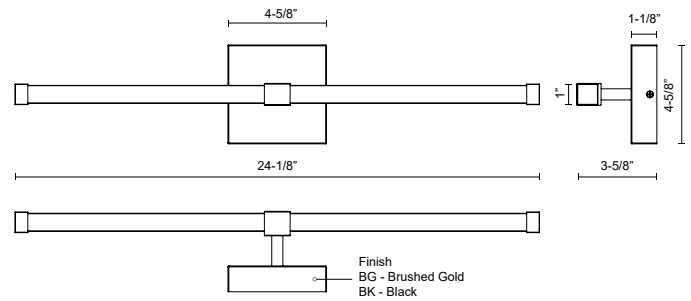

BLADE VL23524

WALL

PROJECT

SPECIFICATION DETAILS

* For custom options, consult factory for details.

Fixture Dimensions	W24-1/8" x H1" x E3-5/8"
Light Source	LED with DC Driver
Wattage	11W
Total Lumens	850lm
Delivered Lumens	480lm
Voltage	120V
Color Temperature	3000K
CRI (Ra)	90CRI
Optional Color Temps	2700K - 5000K Available, Minimum Order Quantities Apply
LED Rated Life	50,000 hours
Dimming	100% - 10%, TRIAC or ELV Dimmer (Not Included)
Diffuser Details	Clear Acrylic Exterior/White Silicone Interior
ADA Compliant	Yes
Location	Damp
Compliance	T24-JA8; ADA;
Warranty	5 Years
Illumination Direction	Up/Down
Mounting Style	All Orientation
CEC Title 24 JA8	Yes, JA8-19
Canopy Dimensions	W4-5/8" x H4-5/8" x E1-1/8"

DESCRIPTION

The Blade Collection is as artistic as it is functional. With its linear design and long acrylic ribbed diffusers, the entire Blade family delivers a tremendous depth of light that makes for spectacular lighting in high-traffic areas of the home. With a variety of styles and hanging options available, it's easy to create a unique lighting environment of high caliber.

KUZCO

19054 28TH AVENUE
SURREY - BC V3Z 6M3
CANADA

WWW.KUZCOLIGHTING.COM

COMMENT