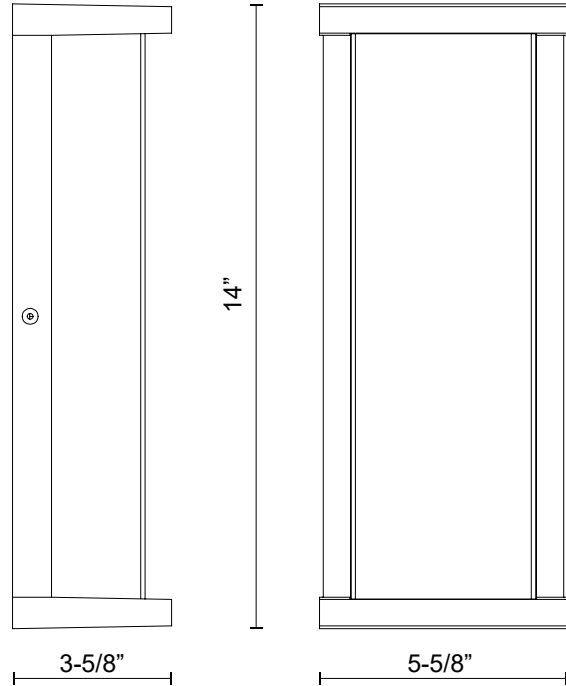

BRAVO EW70714

WALL

PROJECT

SPECIFICATION DETAILS

* For custom options, consult factory for details.

Fixture Dimensions	W5-5/8" x H14" x E3-5/8"
Light Source	AC LED Module
Wattage	21W
Total Lumens	1700lm
Delivered Lumens	850lm
Voltage	120V
Color Temperature	3000K
CRI (Ra)	90CRI
Optional Color Temps	2700K - 5000K Available, Minimum Order Quantities Apply
LED Rated Life	50,000 hours
Dimming	100% - 10%, ELV Dimmer (Not Included)
Diffuser Details	Frosted PC
ADA Compliant	Yes
Location	Wet
Compliance	ADA
Warranty	5 Years
Illumination Direction	Front
Mounting Style	All Orientation

DESCRIPTION

A dignified presentation of light, the Bravo Collection offers a refined look that sparks conversation. These striking rectangular exterior lights emit an omni directional glow that provides a flood of light to any space you need. Available in two sizes and mounting options to illuminate your exterior space with ease and style.

Finish
BK - Black

KUZCO

19054 28TH AVENUE
SURREY - BC V3Z 6M3
CANADA

WWW.KUZCOLIGHTING.COM

COMMENT