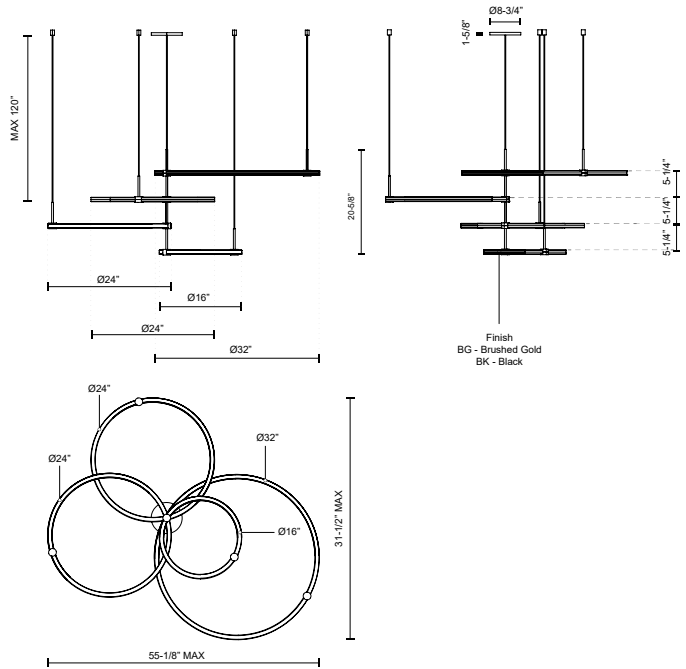

BRUNI
CH24755
CHANDELIERS

PROJECT

DESCRIPTION

The Bruni Collection answers many requests for classic, modern shapes combined with ample lighting. These completely adjustable rings allow for completely customized styling that's all your own. Available in two sophisticated finishes, the acrylic ribbed texture of each circular lamp provides sufficient lighting for even the darkest rooms in your home

CH24755-BG
Brushed Gold

CH24755-BK
Black

SPECIFICATION DETAILS

* For custom options, consult factory for details.

Fixture Dimensions	L55-1/8" x W31-1/2" x H20-5/8"
Light Source	LED with DC Driver
Wattage	115W
Total Lumens	8000lm
Delivered Lumens	4650lm*
Voltage	120V
Color Temperature	3000K
CRI (Ra)	90CRI
Optional Color Temps	2700K - 5000K Available, Minimum Order Quantities Apply
LED Rated Life	50,000 hours
Dimming	100% - 10%, TRIAC or ELV Dimmer (Not Included)
Diffuser Details	Clear Acrylic Exterior/White Silicone Interior
Adjustable	Yes
Wire Length	120" Max
Wire Type	Black
Minimum Hang Height	24"
Location	Dry
Warranty	5 Years
Illumination Direction	Up/Down
Canopy Dimensions	D8-3/4" x H1-5/8"