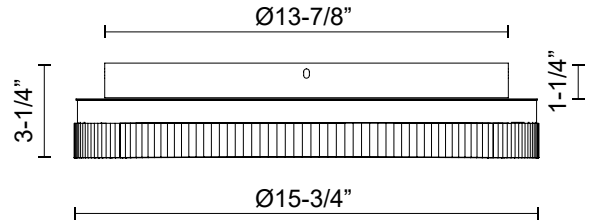

CALIX
FM45316
FLUSH MOUNT

PROJECT

SPECIFICATION DETAILS

* For custom options, consult factory for details.

Fixture Dimensions	D15-3/4" x H3-1/4"
Light Source	LED with DC Driver
Wattage	28W
Total Lumens	2120lm
Delivered Lumens	1720lm*
Voltage	120V
Color Temperature	Selectable CCT 3000K/3500K/4000K/
CRI (Ra)	90CRI
LED Rated Life	50,000 hours
Dimming	100% - 10%, TRIAC or ELV Dimmer (Not Included)
Diffuser Details	Clear Ribbed PC Outside White Acrylic Inside
Glass Details	Clear Ribbed PC Outside White Acrylic Inside
Location	Dry
Compliance	T24-JA8
Warranty	5 Years
Illumination Direction	Down
CEC Title 24 JA8	Yes, JA8-19
Canopy Dimensions	D13-7/8" x H1-1/4"

DESCRIPTION

The Calix Collection was created for those who like to be in control. Each flush mount has an integrated internal switch that allows complete control between three different color temperatures. That way, you can easily transition from cool working light to a warm, welcoming glow for entertaining or relaxing. The unique ribbed polycarbonate diffuser gives the piece depth and allure that blends well with all modern décor. Available in Brushed Gold and Powder-Coated Black.

Finish
BG - Brushed Gold
BK - Black

COMMENT

KUZCO

19054 28TH AVENUE
SURREY - BC V3Z 6M3
CANADA

WWW.KUZCOLIGHTING.COM