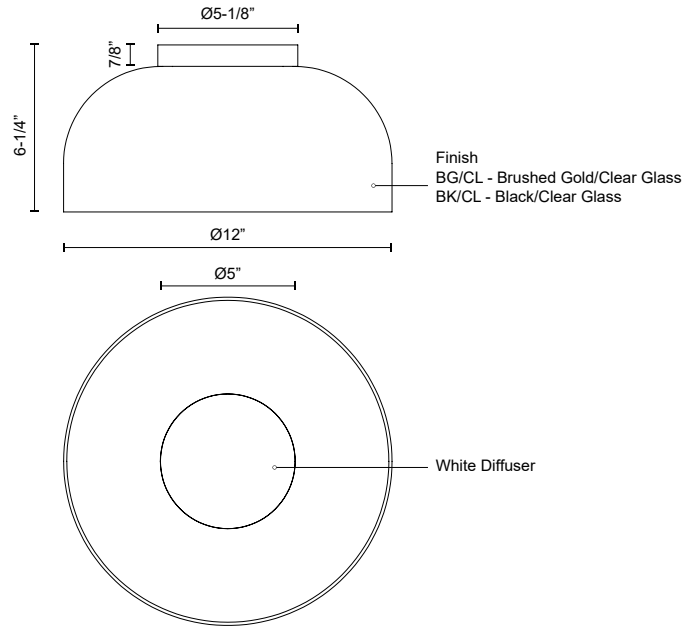

**CEDAR
FM52512
FLUSH MOUNT**

PROJECT

DESCRIPTION

The charming Cedar Collection is filled with whimsical frosted glass diffusers resting inside clear glass shades. This versatile family includes a variety of different mounting options that can be mounted up, down, horizontally, or vertically. The metal base details offer a nice rigidity that compliments the soft curves found on the rest of the piece and are available in two finishes.

FM52512-BK/CL
Black/Clear

FM52512-BG/CL
Brushed Gold/Clear

SPECIFICATION DETAILS

* For custom options, consult factory for details.

Fixture Dimensions	D12" x H6-1/4"
Light Source	AC LED Module
Wattage	13W
Total Lumens	1020lm*
Delivered Lumens	710lm
Voltage	120V
Color Temperature	3000K
CRI (Ra)	90CRI
Optional Color Temps	2700K - 5000K Available, Minimum Order Quantities Apply
LED Rated Life	50,000 hours
Dimming	100% - 10%, ELV Dimmer (Not Included)
Diffuser Details	White Diffuser (interior)
Glass Details	Clear Glass (exterior)
Location	Damp
Warranty	5 Years
Illumination Direction	Down
Canopy Dimensions	D5-1/8" x H7/8"