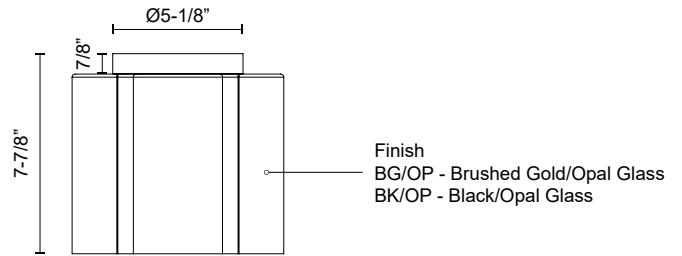

FM54809-BG/OP
 Brushed Gold/Opal
 Glass

FM54809-BK/OP
 Black/Opal Glass

SPECIFICATION DETAILS

* For custom options, consult factory for details.

Fixture Dimensions	D8-3/8" x H7-7/8"
Light Source	AC LED Module
Wattage	13W
Total Lumens	1020lm*
Delivered Lumens	450lm
Voltage	120V
Color Temperature	3000K
CRI (Ra)	90CRI
Optional Color Temps	2700K - 5000K Available, Minimum Order Quantities Apply
LED Rated Life	50,000 hours
Dimming	100% - 10%, ELV Dimmer (Not Included)
Glass Details	Opal Glass
Location	Damp
Warranty	5 Years
Illumination Direction	Down
Canopy Dimensions	D5-1/8" x H7/8"