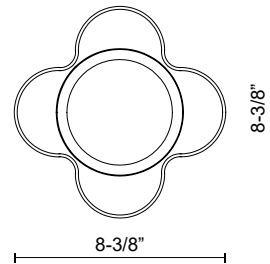

FM54809-BG/OP
 Brushed Gold/Opal
 Glass

FM54809-BK/OP
 Black/Opal Glass

SPECIFICATION DETAILS

* For custom options, consult factory for details.

Fixture Dimensions	D8-3/8" x H7-7/8"
Light Source	AC LED Module
Wattage	13W
Total Lumens	1020lm*
Delivered Lumens	450lm
Voltage	120V
Color Temperature	3000K
CRI (Ra)	90CRI
Optional Color Temps	2700K - 5000K Available, Minimum Order Quantities Apply
LED Rated Life	50,000 hours
Dimming	100% - 10%, ELV Dimmer (Not Included)
Glass Details	Opal Glass
Location	Damp
Warranty	5 Years
Illumination Direction	Down
Canopy Dimensions	D5-1/8" x H7/8"