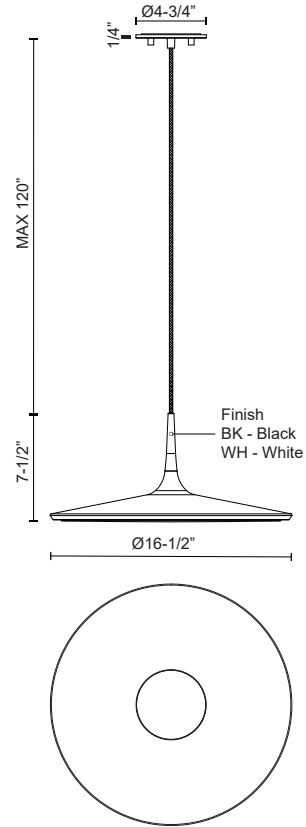

**DISC  
PD46216**

**PENDANTS**

PROJECT

**DESCRIPTION**

The DISC pendant produces an even diffusive plane of light in a distinctive diminutive profile. A revolved sleek aluminum cap clasps the thin optic and is supported by a matching cloth cable. Excellent detailing and a refined finish offering are defining qualities of the contemporary fixture.

PD46216-BK  
Black

PD46216-WH  
White

**SPECIFICATION DETAILS**

\* For custom options, consult factory for details.

<b>Fixture Dimensions</b>	D16-1/2" x H7-1/2"
<b>Light Source</b>	LED with DC Driver
<b>Wattage</b>	35W
<b>Total Lumens</b>	3310lm
<b>Delivered Lumens</b>	WH-2422lm
<b>Voltage</b>	120V
<b>Color Temperature</b>	3000K
<b>CRI (Ra)</b>	90CRI
<b>Optional Color Temps</b>	2700K - 5000K Available, Minimum Order Quantities Apply
<b>LED Rated Life</b>	50,000 hours
<b>Dimming</b>	100% - 10%, TRIAC or ELV Dimmer (Not Included)
<b>Diffuser Details</b>	White Acrylic Diffuser
<b>Adjustable</b>	Yes
<b>Wire Length</b>	120" Max
<b>Wire Type</b>	Black SVT Cord
<b>Location</b>	Dry
<b>Warranty</b>	5 Years
<b>Canopy Dimensions</b>	D4-3/4" x H1/4"
<b>CEC Title 24 JA8</b>	Yes, JA8-19