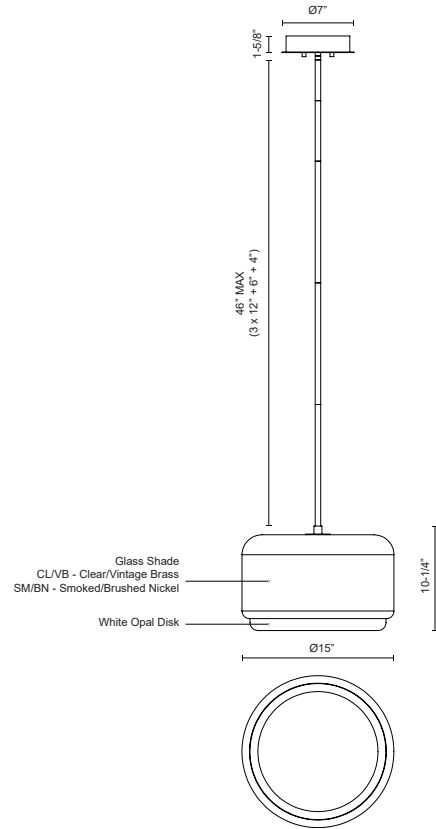

ENKEL PD70615

PENDANTS

PROJECT

PD70615-CL/VB
Clear/Vintage Brass

PD70615-SM/BN
Smoked/Brushed
Nickel

SPECIFICATION DETAILS

* For custom options, consult factory for details.

Fixture Dimensions	D15" x H10-1/4"
Light Source	LED with DC Driver
Wattage	37W
Total Lumens	2990lm
Delivered Lumens	CL/VB-2736lm
Voltage	120V
Color Temperature	3000K
CRI (Ra)	90CRI
Optional Color Temps	2700K - 5000K Available, Minimum Order Quantities Apply
LED Rated Life	50,000 hours
Dimming	100% - 10%, TRIAC or ELV Dimmer (Not Included)
Diffuser Details	White Acrylic Diffuser
Shade Details	Molded Smoked or Clear Glass Shade
Adjustable	Yes
Rod Length	46" Max (3x12" + 1x6" + 1x4")
Product Adaptor	ADP002 (Sold Separately)
Location	Dry
Warranty	5 Years
CEC Title 24 JA8	Yes, JA8-19
Canopy Dimensions	D7" x H1-5/8"

DESCRIPTION

Complementary intersecting glass shapes and contrasting finishes define this elegant fixture. The LED light is centered within a soft opal diffuser that is enveloped by a larger transparent glass shade. The outer glass shade is available in Smoked or Clear and may be combined with either Brushed Nickel or Vintage Brass metal finishes.