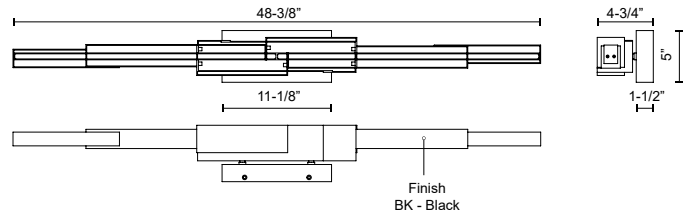

SPECIFICATION DETAILS

* For custom options, consult factory for details.

Fixture Dimensions	W48-3/8" x H5" x E4-3/4"
Light Source	LED with DC Driver
Wattage	40W
Total Lumens	3300lm
Delivered Lumens	1520lm*
Voltage	120V
Color Temperature	3000K
CRI (Ra)	90CRI
Optional Color Temps	2700K - 5000K Available, Minimum Order Quantities Apply
LED Rated Life	50,000 hours
Dimming	100% - 10%, TRIAC or ELV Dimmer (Not Included)
Diffuser Details	White Acrylic
Location	Wet
Compliance	T24-JA8
Warranty	5 Years
Illumination Direction	Front/Back
Mounting Style	All Orientation
CEC Title 24 JA8	Yes, JA8-19
Canopy Dimensions	W11-1/8" x H5" x E1-1/2"