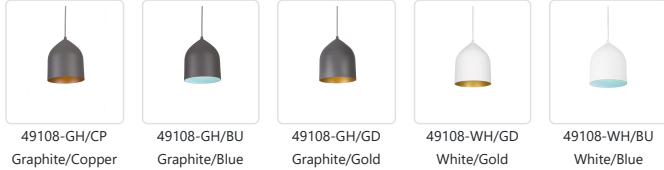

HELENA
49108
PENDANTS

PROJECT

DESCRIPTION

Single-lamp pendant with spun aluminum shade showcasing powder-coated finishes in contrasting hues. Exterior shade colors are graphite or white, with either silver, gold, copper or blue on the interior. Available in two sizes.

49108-WH/SV
White/Silver

SPECIFICATION DETAILS

* For custom options, consult factory for details.

| | |
|---------------------------|---------------------------|
| Fixture Dimensions | D7-7/8" x H9-1/4" |
| Lamp Type | Incandescent, Medium Base |
| Wattage | 1 x 60W |
| Voltage | 120V |
| Shade Details | Spun Aluminum Shade |
| Adjustable | Yes |
| Wire Length | 120" Max |
| Wire Type | Color Matching SVT Cord |
| Location | Dry |
| Bulbs Included | No |
| Warranty | 5 Years |
| Canopy Dimensions | D4-3/4" x H3/8" |