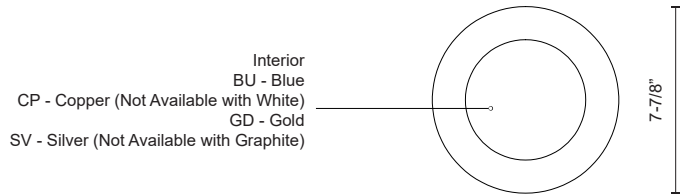

HELENA
49108
PENDANTS

PROJECT

DESCRIPTION

Single-lamp pendant with spun aluminum shade showcasing powder-coated finishes in contrasting hues. Exterior shade colors are graphite or white, with either silver, gold, copper or blue on the interior. Available in two sizes.

49108-WH/SV
White/Silver

SPECIFICATION DETAILS

* For custom options, consult factory for details.

| | |
|---------------------------|---------------------------|
| Fixture Dimensions | D7-7/8" x H9-1/4" |
| Lamp Type | Incandescent, Medium Base |
| Wattage | 1 x 60W |
| Voltage | 120V |
| Shade Details | Spun Aluminum Shade |
| Adjustable | Yes |
| Wire Length | 120" Max |
| Wire Type | Color Matching SVT Cord |
| Location | Dry |
| Bulbs Included | No |
| Warranty | 5 Years |
| Canopy Dimensions | D4-3/4" x H3/8" |