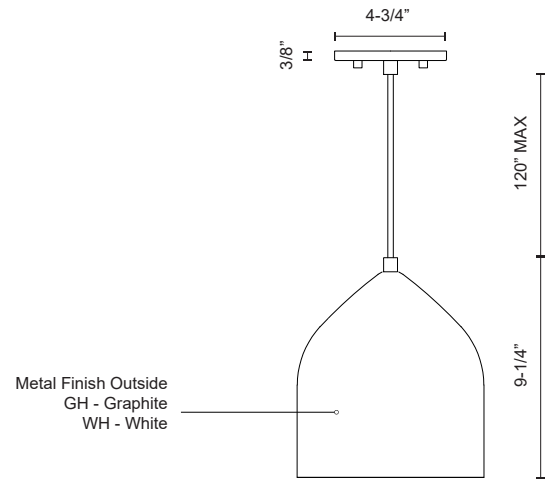

HELENA
49108
PENDANTS

PROJECT

DESCRIPTION

Single-lamp pendant with spun aluminum shade showcasing powder-coated finishes in contrasting hues. Exterior shade colors are graphite or white, with either silver, gold, copper or blue on the interior. Available in two sizes.

49108-WH/SV
White/Silver

SPECIFICATION DETAILS

* For custom options, consult factory for details.

| | |
|---------------------------|---------------------------|
| Fixture Dimensions | D7-7/8" x H9-1/4" |
| Lamp Type | Incandescent, Medium Base |
| Wattage | 1 x 60W |
| Voltage | 120V |
| Shade Details | Spun Aluminum Shade |
| Adjustable | Yes |
| Wire Length | 120" Max |
| Wire Type | Color Matching SVT Cord |
| Location | Dry |
| Bulbs Included | No |
| Warranty | 5 Years |
| Canopy Dimensions | D4-3/4" x H3/8" |