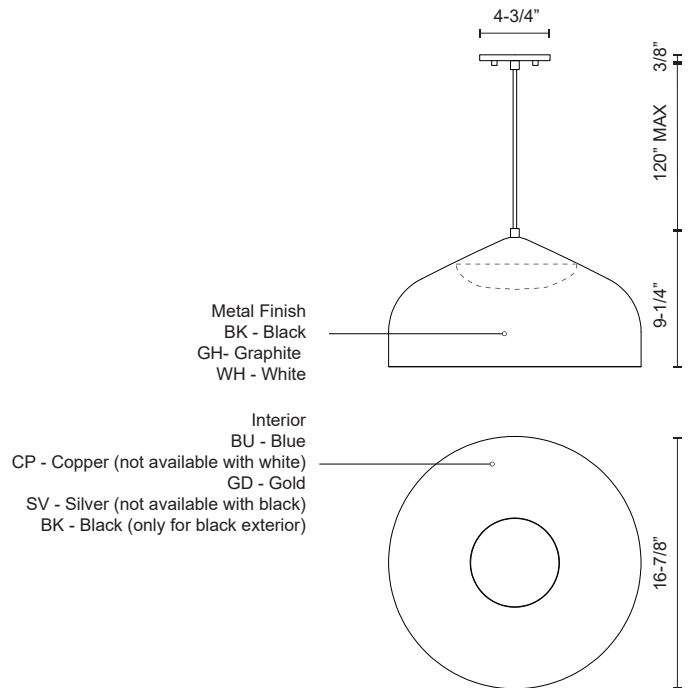

### SPECIFICATION DETAILS

\* For custom options, consult factory for details.

<b>Fixture Dimensions</b>	D16-7/8" x H9-1/4"
<b>Light Source</b>	AC LED Module
<b>Wattage</b>	37W
<b>Total Lumens</b>	2990lm
<b>Delivered Lumens</b>	BK/BU-1502lm; BK/CP-1549lm; WH/BU-1502lm;
<b>Voltage</b>	120V
<b>Color Temperature</b>	3000K
<b>CRI (Ra)</b>	90CRI
<b>Optional Color Temps</b>	2700K - 5000K Available, Minimum Order Quantities Apply
<b>LED Rated Life</b>	50,000 hours
<b>Dimming</b>	100% - 10%, ELV Dimmer (Not Included)
<b>Diffuser Details</b>	White Acrylic Diffuser
<b>Shade Details</b>	Spun Aluminum Shade
<b>Adjustable</b>	Yes
<b>Wire Length</b>	120" Max
<b>Wire Type</b>	Color Matching SVT Cord
<b>Location</b>	Dry
<b>Warranty</b>	5 Years
<b>Canopy Dimensions</b>	D4-3/4" x H3/8"

### DESCRIPTION

The smooth spun metal shade is available in black or white for this modern pendant but add your choice of multiple interior lamp shade colors and the possibilities are endless. Suspended by a matching braided fabric cord the Helena exudes effortless elegance. The acorn-shaped lamp shade measures 17 inches in diameter. Hang this pendant solo or in multiples for a more dramatic look.