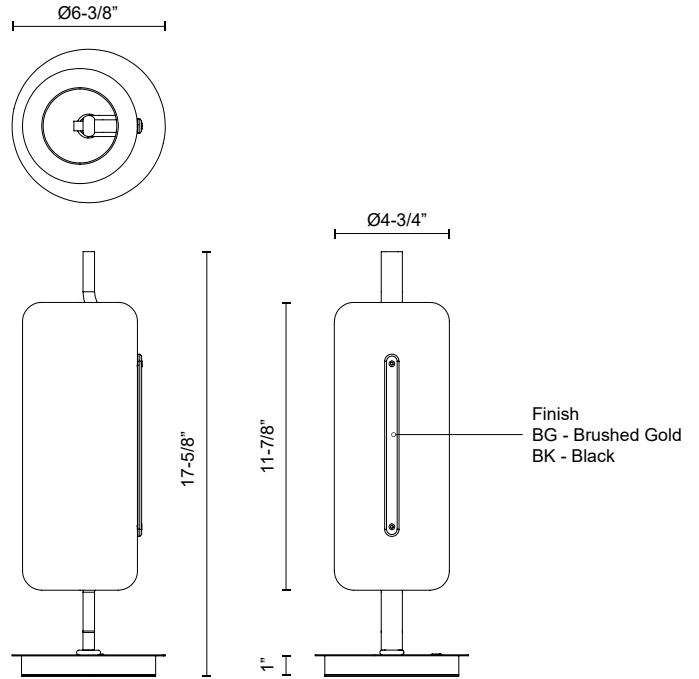

TL28518-BG
Brushed Gold

TL28518-BK
Black

SPECIFICATION DETAILS

* For custom options, consult factory for details.

Fixture Dimensions	D6-3/8" x H17-5/8"
Light Source	LED with DC Driver
Wattage	9W
Total Lumens	650lm
Delivered Lumens	320lm
Voltage	120V
Color Temperature	3000K
CRI (Ra)	90CRI
Optional Color Temps	2700K - 5000K Available, Minimum Order Quantities Apply
LED Rated Life	50,000 hours
Dimming	100% - 10%, Touch dimmer
Diffuser Details	White Acrylic (interior)
Glass Details	Clear Glass (exterior)
Wire Type	Black Driver and Wire
Location	Dry
Warranty	5 Years
Illumination Direction	Up/Down