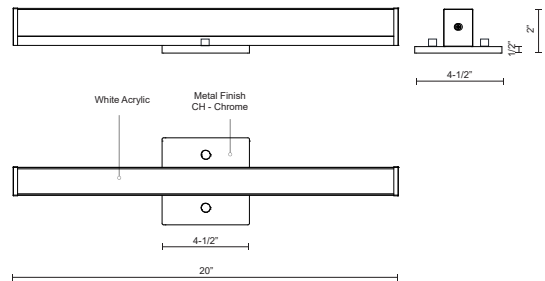

**JANE-SLIM
VL6220-CH
VANITY**

PROJECT

DESCRIPTION

Simplistic Modern LED with rectangular shaped white acrylic finished with chrome end caps and matching canopy. Equipped with our powerful 120V AC LED technology, and may be mounted horizontally or vertically. Available in three different sizes and four different design styles.

SPECIFICATION DETAILS

* For custom options, consult factory for details.

Fixture Dimensions	W20" x H4-1/2" x E2"
Light Source	AC LED Module
Wattage	20W
Total Lumens	1600lm
Delivered Lumens	CH-1066lm
Voltage	120V
Color Temperature	3000K
CRI (Ra)	90CRI
Optional Color Temps	2700K - 5000K Available, Minimum Order Quantities Apply
LED Rated Life	50,000 hours
Dimming	100% - 10%, ELV Dimmer (Not Included)
Diffuser Details	White Acrylic Diffuser
ADA Compliant	Yes
Location	Damp
Compliance	ADA
Warranty	5 Years
Mounting Style	All Orientation; Wall;
Canopy Dimensions	W4-1/2" x H4-1/2" x E1/2"
Finish Option(s)	Chrome