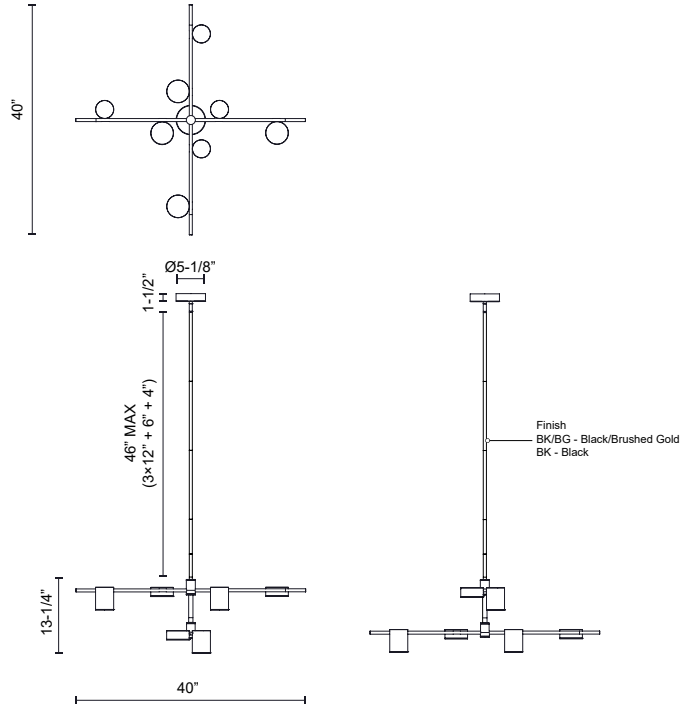

JAYDEN
CH96840
CHANDELIERS

PROJECT

SPECIFICATION DETAILS

* For custom options, consult factory for details.

Fixture Dimensions	L40" x W40" x H13-1/4"
Light Source	LED with DC Driver
Wattage	57W
Total Lumens	4650lm
Delivered Lumens	1450lm
Voltage	120V
Color Temperature	3000K
CRI (Ra)	90CRI
Optional Color Temps	2700K - 5000K Available, Minimum Order Quantities Apply
LED Rated Life	50,000 hours
Dimming	100% - 10%, TRIAC or ELV Dimmer (Not Included)
Diffuser Details	Frosted Acrylic
Adjustable	Yes
Rod Length	46" Max (3x12" + 1x6" + 1x4")
Minimum Hang Height	20"
Ceiling Adaptor	Yes, Up to 45 Degrees
Location	Dry
Compliance	T24-JA8
Warranty	5 Years
Illumination Direction	Down
CEC Title 24 JA8	Yes, JA8-19
Canopy Dimensions	D5-1/8" x H1-1/2"

DESCRIPTION

Nature takes on modern form in the Jayden Collection. This family of products inspires movement and flow throughout your space with various-sized lamps. Frosted diffusers allow for soft, natural lighting that adds depth and dimension to a room. Available in Black/Brushed Gold or Black with adjustable arms.

KUZCO

19054 28TH AVENUE
SURREY - BC V3Z 6M3
CANADA

WWW.KUZCOLIGHTING.COM

COMMENT