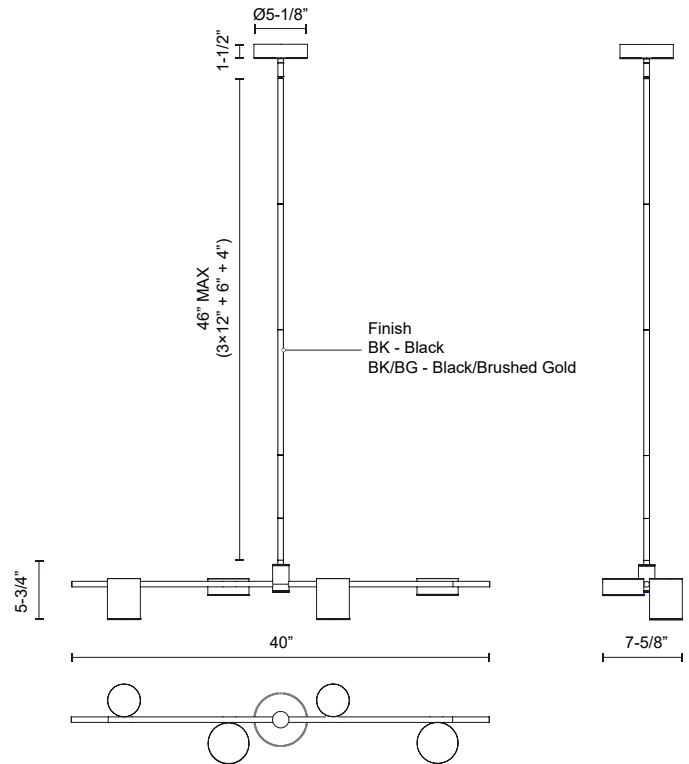

**JAYDEN
LP96840
PENDANTS**

PROJECT

SPECIFICATION DETAILS

* For custom options, consult factory for details.

Fixture Dimensions	L40" x W7-5/8" x H5-3/4"
Light Source	LED with DC Driver
Wattage	28W
Total Lumens	2320lm
Delivered Lumens	710lm
Voltage	120V
Color Temperature	3000K
CRI (Ra)	90CRI
Optional Color Temps	2700K - 5000K Available, Minimum Order Quantities Apply
LED Rated Life	50,000 hours
Dimming	100% - 10%, TRIAC or ELV Dimmer (Not Included)
Diffuser Details	Frosted Acrylic
Adjustable	Yes
Rod Length	46" Max (3x12" + 1x6" + 1x4")
Minimum Hang Height	15"
Ceiling Adaptor	Yes, Up to 45 Degrees
Location	Dry
Compliance	T24-JA8
Warranty	5 Years
Illumination Direction	Down
CEC Title 24 JA8	Yes, JA8-19
Canopy Dimensions	D5-1/8" x H1-1/2"

DESCRIPTION

Nature takes on modern form in the Jayden Collection. This family of products inspires movement and flow throughout your space with various-sized lamps. Frosted diffusers allow for soft, natural lighting that adds depth and dimension to a room. Available in Black/Brushed Gold or Black with adjustable arms.

KUZCO

19054 28TH AVENUE
SURREY - BC V3Z 6M3
CANADA

WWW.KUZCOLIGHTING.COM

COMMENT