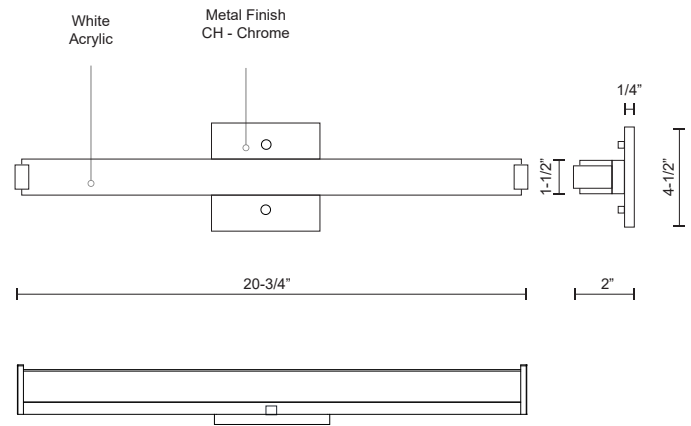

**LATITUDE-SLIM  
VL4721-CH  
VANITY**

PROJECT

**DESCRIPTION**

Simplistic Modern LED with rectangular shaped white acrylic finished with chrome end caps and matching canopy. Equipped with our powerful 120V AC LED technology, and may be mounted horizontally or vertically. Available in three different sizes and four different design styles.

**SPECIFICATION DETAILS**

\* For custom options, consult factory for details.

<b>Fixture Dimensions</b>	W20-3/4" x H4-1/2" x E2"
<b>Light Source</b>	AC LED Module
<b>Wattage</b>	20W
<b>Total Lumens</b>	1600lm
<b>Delivered Lumens</b>	CH-1195lm
<b>Voltage</b>	120V
<b>Color Temperature</b>	3000K
<b>CRI (Ra)</b>	90CRI
<b>Optional Color Temps</b>	2700K - 5000K Available, Minimum Order Quantities Apply
<b>LED Rated Life</b>	50,000 hours
<b>Dimming</b>	100% - 10%, ELV Dimmer (Not Included)
<b>Diffuser Details</b>	White Acrylic Diffuser
<b>ADA Compliant</b>	Yes
<b>Location</b>	Damp
<b>Compliance</b>	ADA
<b>Warranty</b>	5 Years
<b>Mounting Style</b>	All Orientation; Wall;
<b>Canopy Dimensions</b>	W4-1/2" x H4-1/2" x E1/4"
<b>Finish Option(s)</b>	Chrome